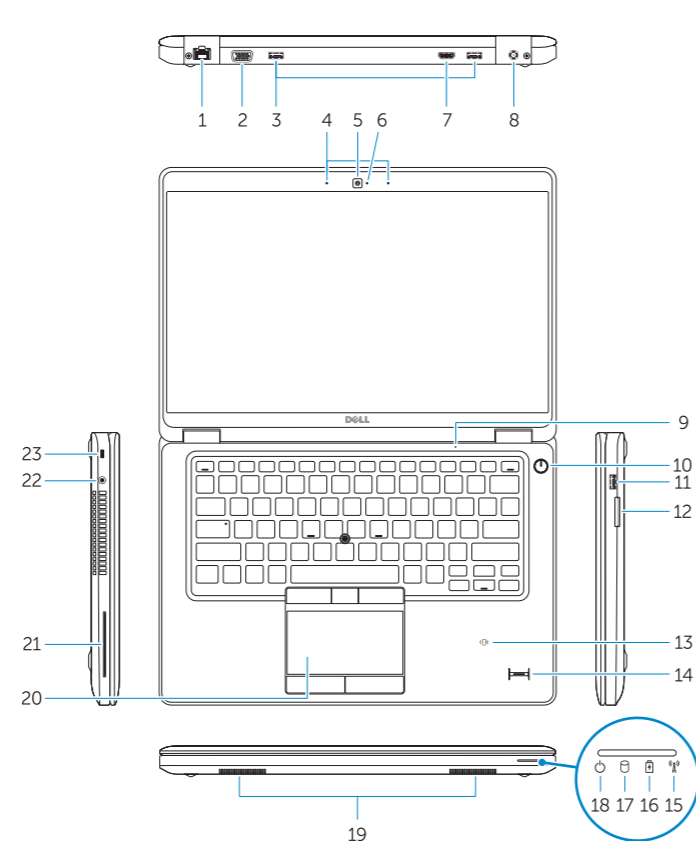

Kenmerken | Funkcje | Caracteristici | Funkcije

1. Network connector
2. VGA connector
3. USB 3.0 connectors
4. Microphones (optional)
5. Camera
6. Camera-status light
7. HDMI connector
8. Power connector
9. Microphone
10. Power button
11. USB 3.0 connector with PowerShare
12. Memory-card reader
13. Contactless smart-card reader (optional)
14. Fingerprint reader (optional)
15. Wireless-status light
16. Battery-status light
17. Hard-drive activity light
18. Power-status light
19. Speakers
20. Touchpad
21. Smart-card reader (optional)
22. Headset connector
23. Security-cable slot
24. Dock connector (optional)
25. Service-tag label