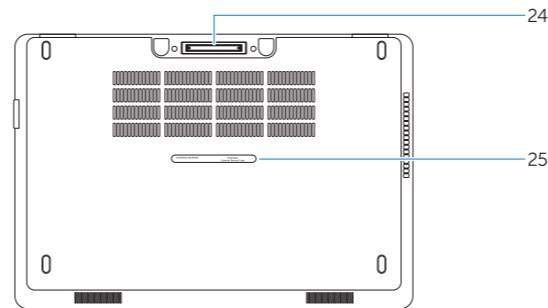

Kenmerken | Funkcje | Caracteristici | Funkcije

1. Network connector
2. VGA connector
3. USB 3.0 connectors
4. Microphones (optional)
5. Camera
6. Camera-status light
7. HDMI connector
8. Power connector
9. Microphone
10. Power button
11. USB 3.0 connector with PowerShare
12. Memory-card reader
13. Contactless smart-card reader (optional)
14. Fingerprint reader (optional)
15. Wireless-status light
16. Battery-status light
17. Hard-drive activity light
18. Power-status light
19. Speakers
20. Touchpad
21. Smart-card reader (optional)
22. Headset connector
23. Security-cable slot
24. Dock connector (optional)
25. Service-tag label